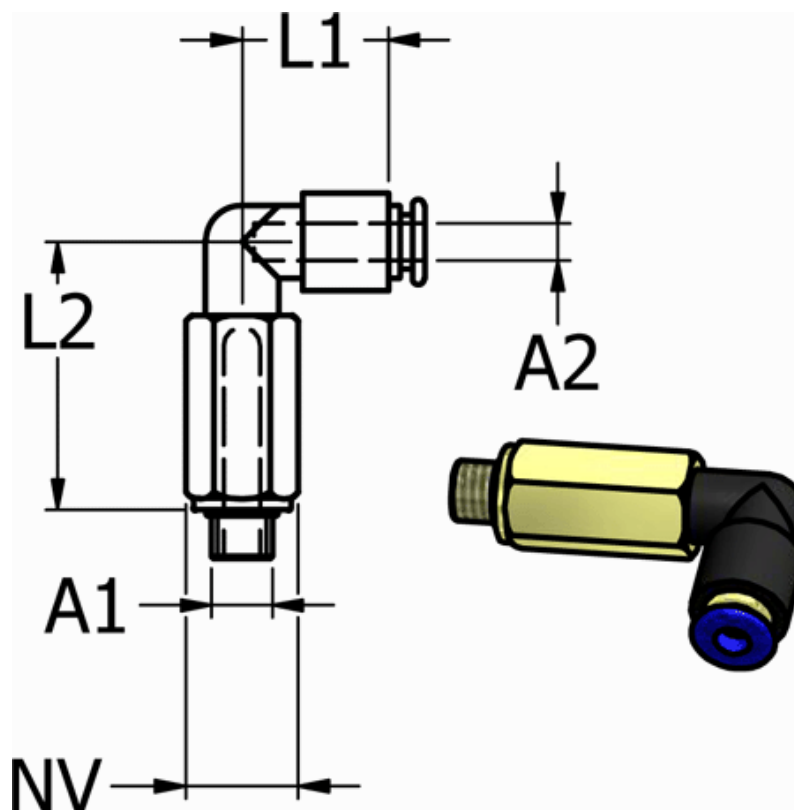

Article number: 586PLL186

Description: Mini Push-in PLL186, angle, G 1/8" hose Ø6

Measures

Ext. hose diameter A2	= 6 mm
L1	= 32
L2	= 16.5
NV	= 14
Thread A1	= G 1/8"